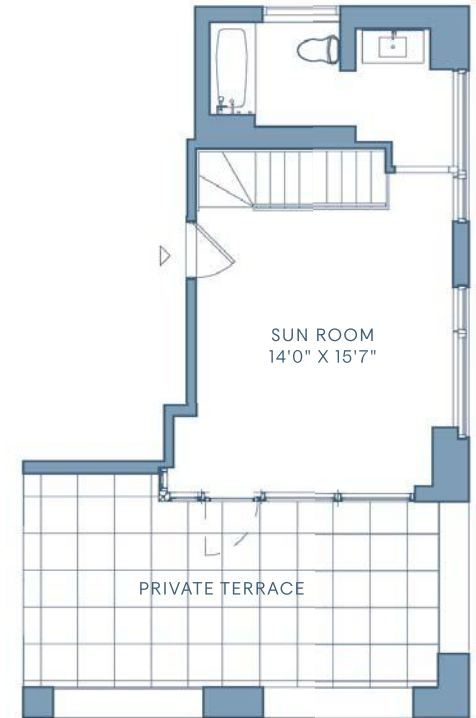

THE
GILROY
NEW YORK

RESIDENCE

PH

—
FLOORS

PH

—
3 BEDROOM
4 BATHROOM
1 SUNROOM

NOTES