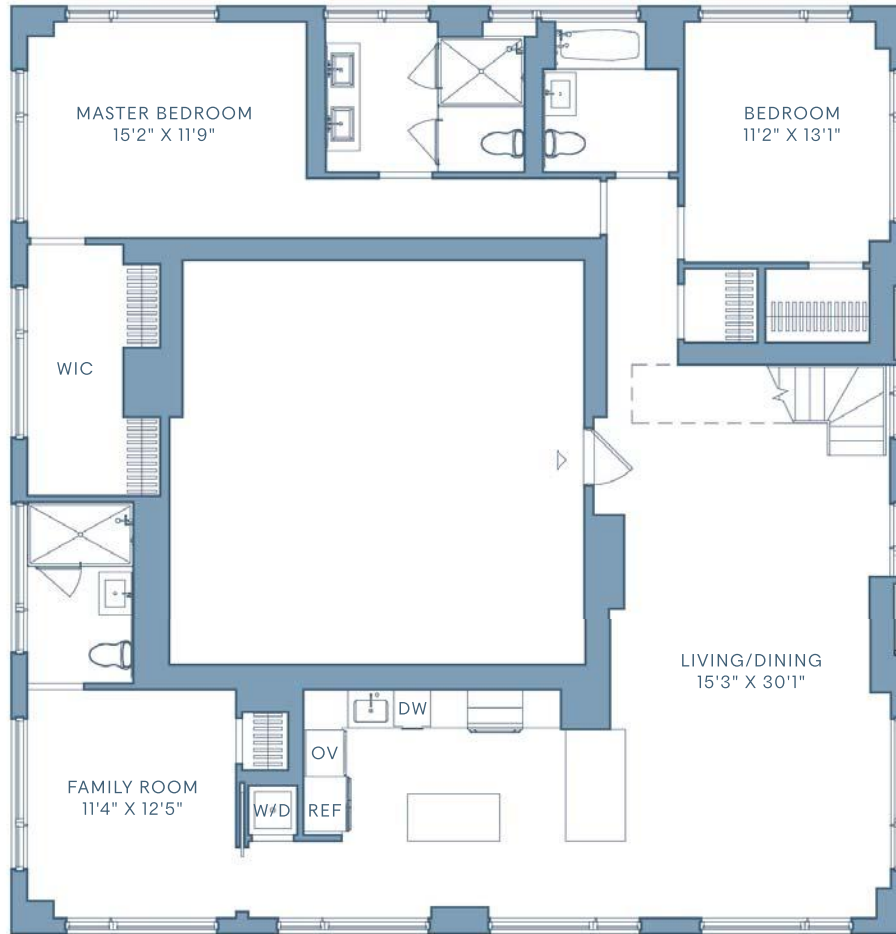

THE
GILROY
NEW YORK

RESIDENCE

PH

—
FLOORS

PH

—
3 BEDROOM
4 BATHROOM
1 SUNROOM

NOTES