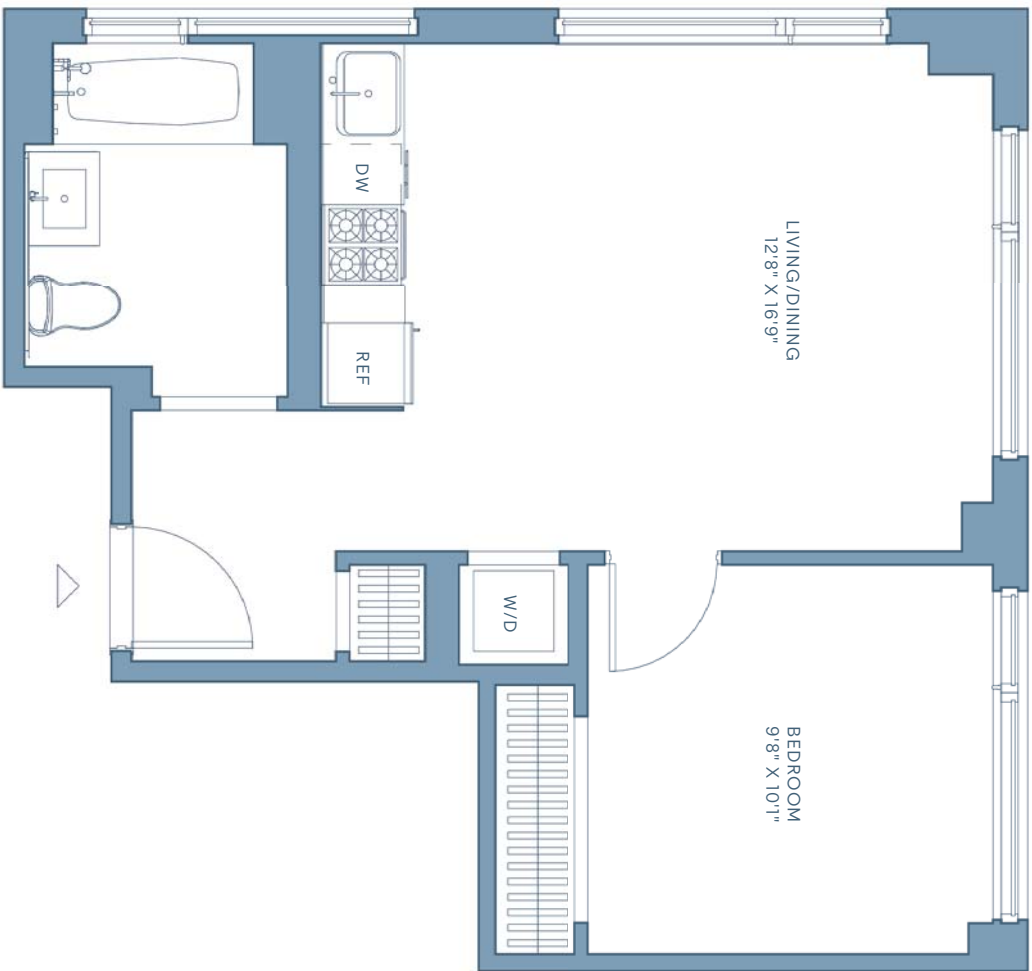

THE
GILROY
NEW YORK

RESIDENCE

D

FLOORS

19-32

1 BEDROOM

1 BATHROOM

NOTES

---

232 E 54TH STREET NEW YORK NY 10022
212.371.5050 info@gilroyny.com
GILROYNY.COM