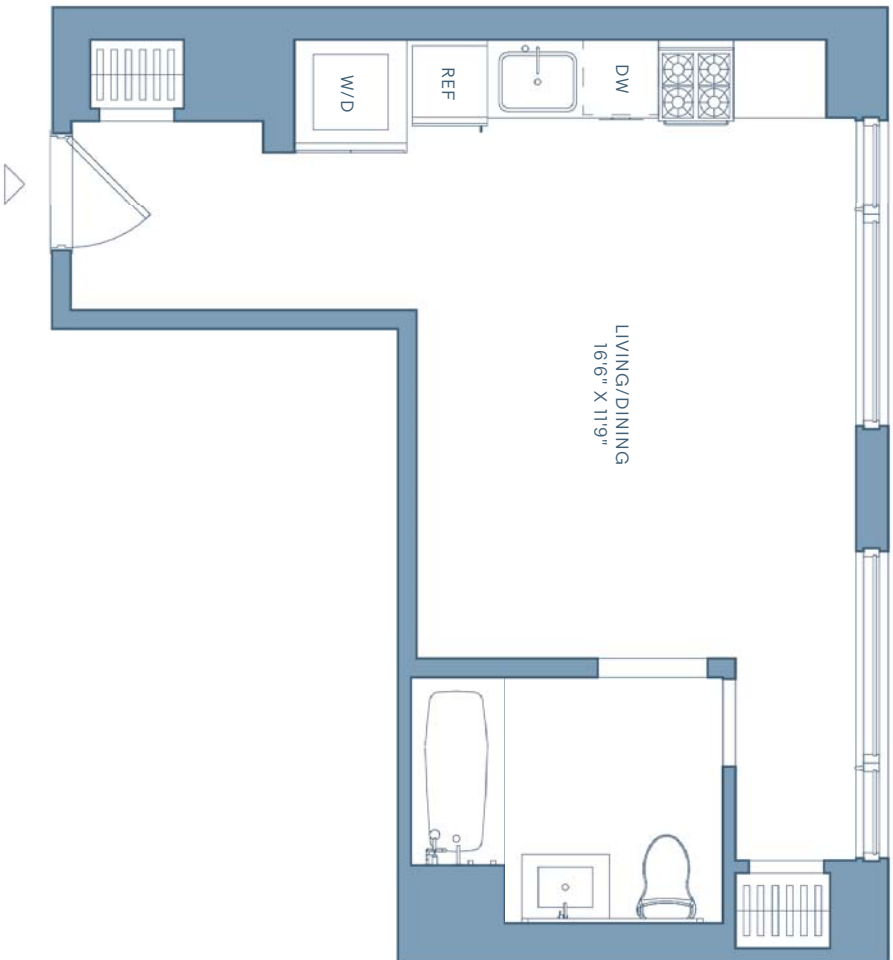

RESIDENCE
B
FLOORS
19-32
STUDIO
1 BATHROOM

NOTES

232 E 54TH STREET NEW YORK NY 10022
212.371.5050 info@gilroyny.com
GILROYNY.COM

All dimensions are approximate and subject to normal construction variances and tolerances. Plans and dimensions may contain minor variations from floor to floor. Equal Housing Opportunity. 