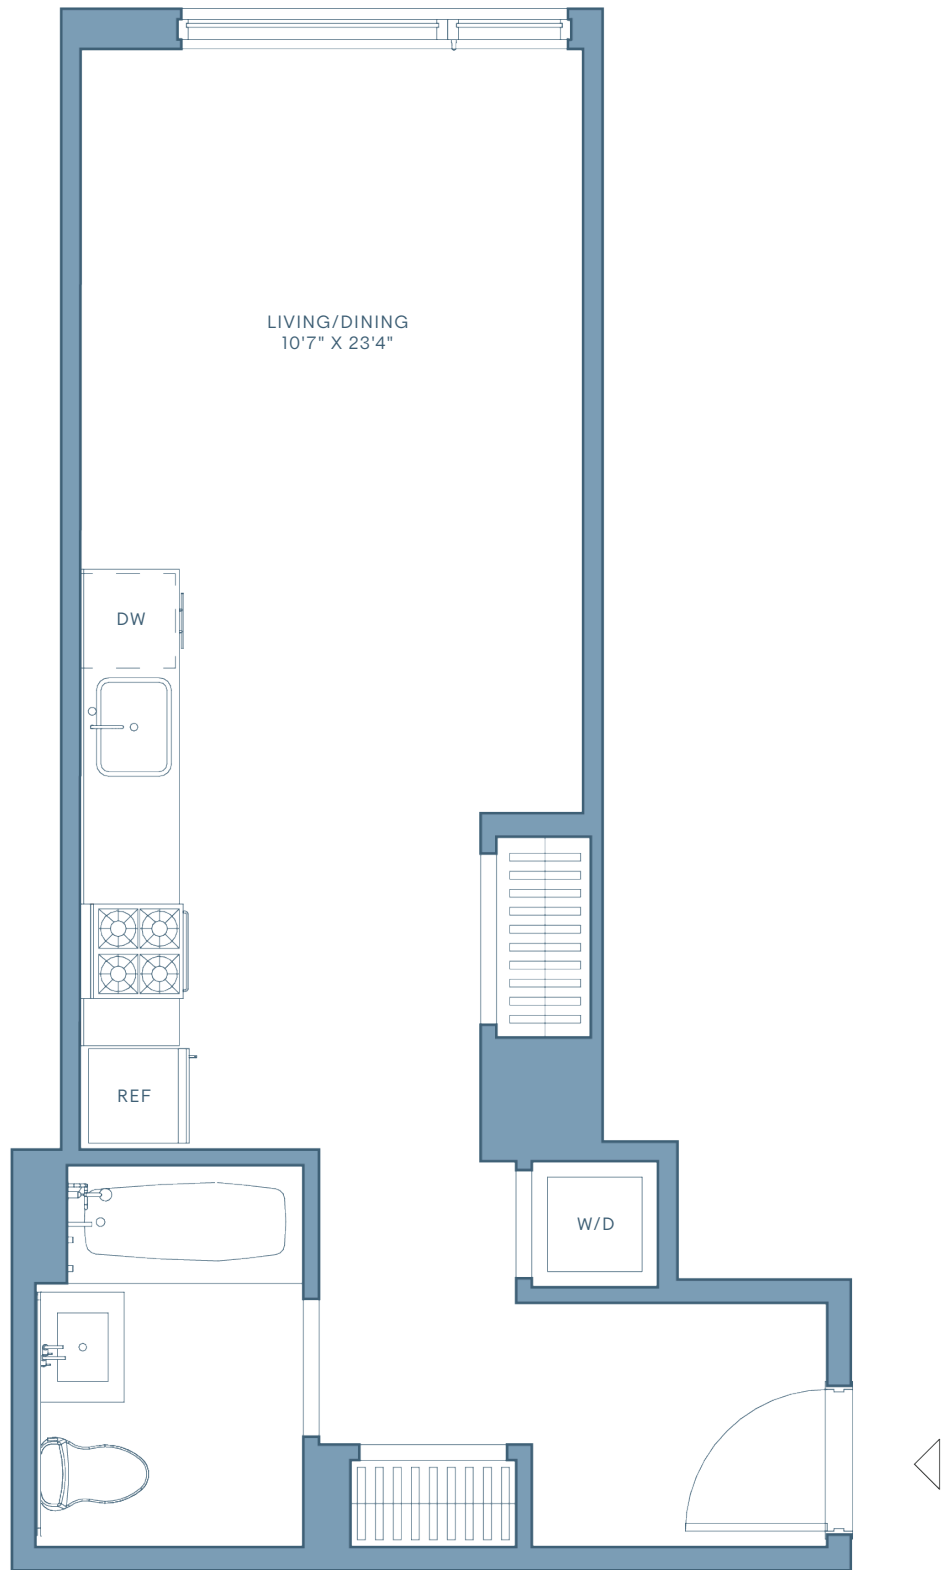

THE
GILROY
NEW YORK

RESIDENCE

F

FLOORS

3-9

STUDIO
1 BATHROOM

NOTES

---

232 E 54TH STREET NEW YORK NY 10022
212.232.0154 info@gilroyny.com
GILROYNY.COM