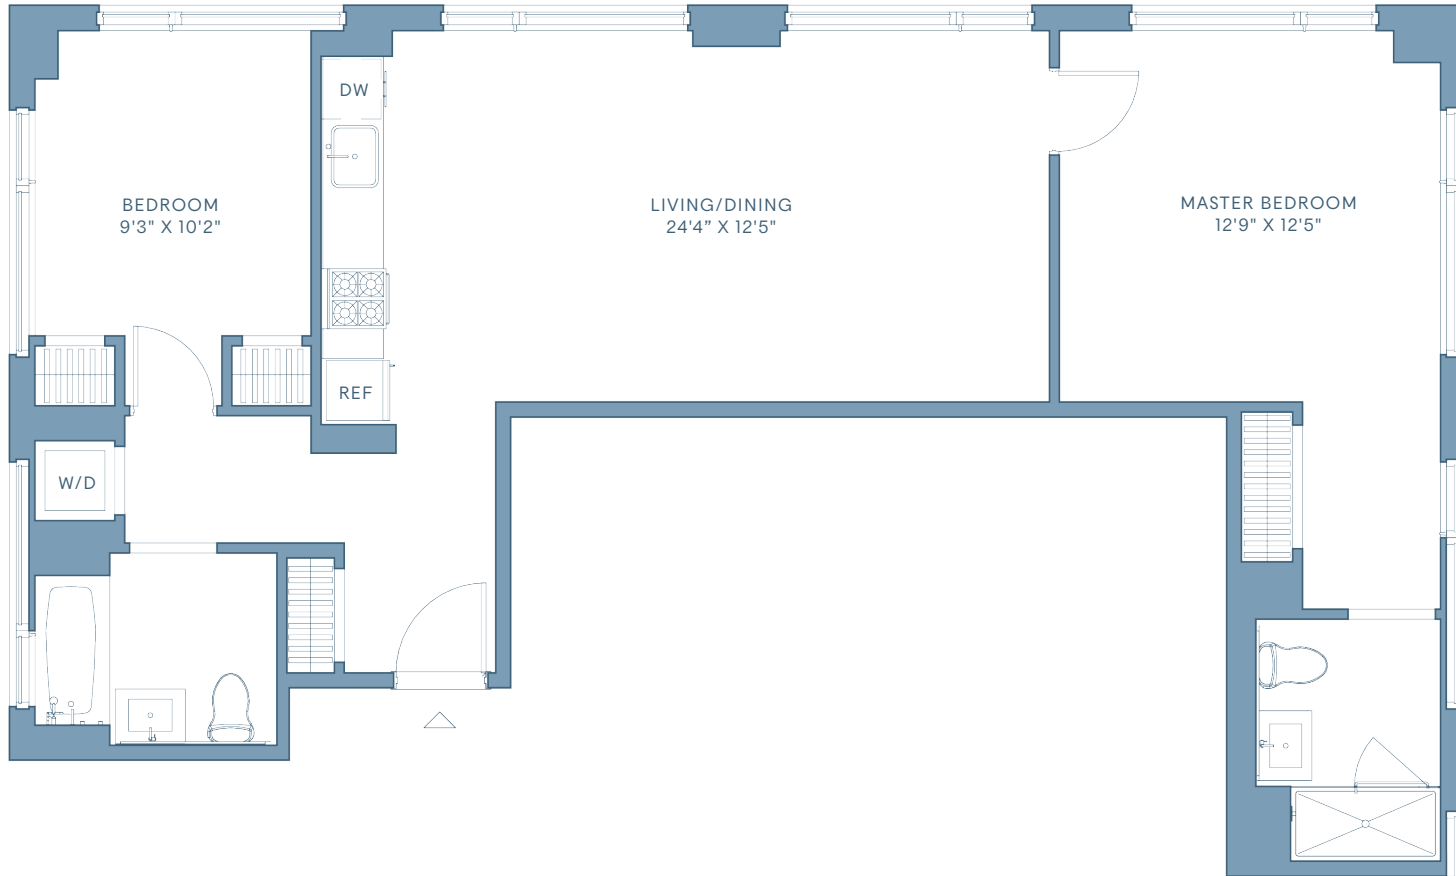

THE
GILROY
NEW YORK

RESIDENCE

B

FLOORS

33-37

2 BEDROOM
2 BATHROOM

NOTES

232 E 54TH STREET NEW YORK NY 10022
212.232.0154 info@gilroyny.com GILROYNY.COM

All dimensions are approximate and subject to normal construction variances and tolerances. Plans and dimensions may contain minor variations from floor to floor. Equal housing opportunity.