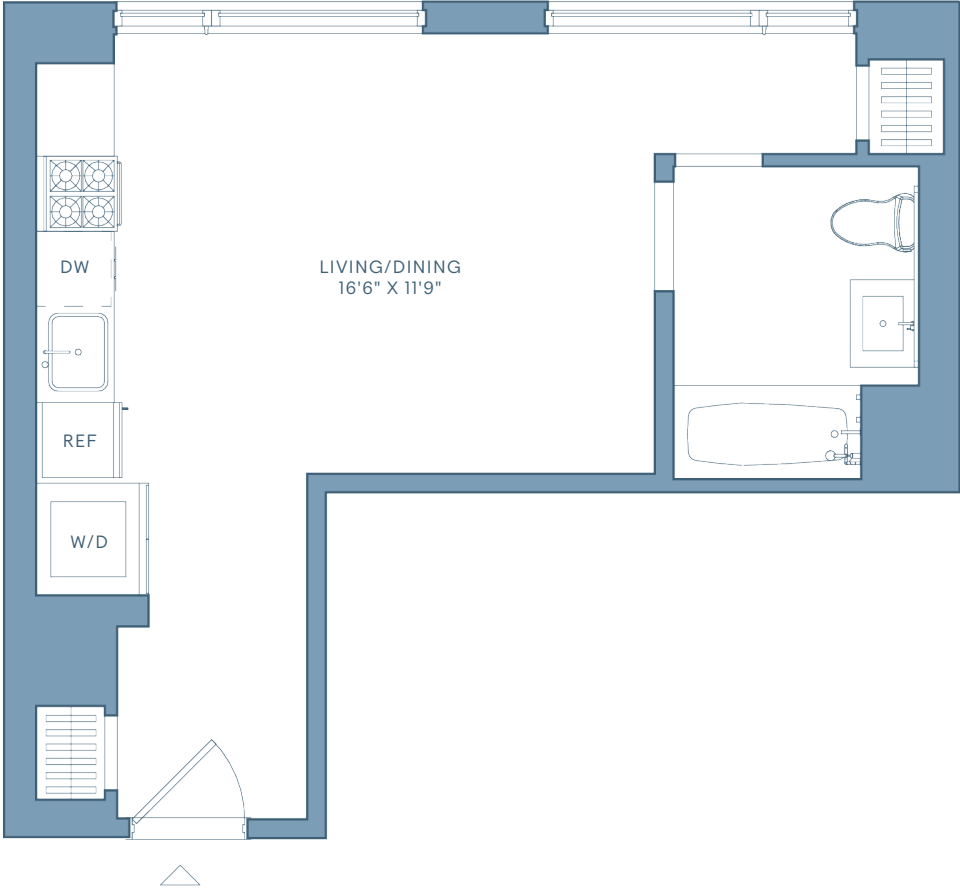

THE GILROY

NEW YORK

RESIDENCE

B

FLOORS

19-32

STUDIO

1 BATHROOM

NOTES

---

232 E 54TH STREET NEW YORK NY 10022
212.232.0154 info@gilroyny.com
GILROYNY.COM