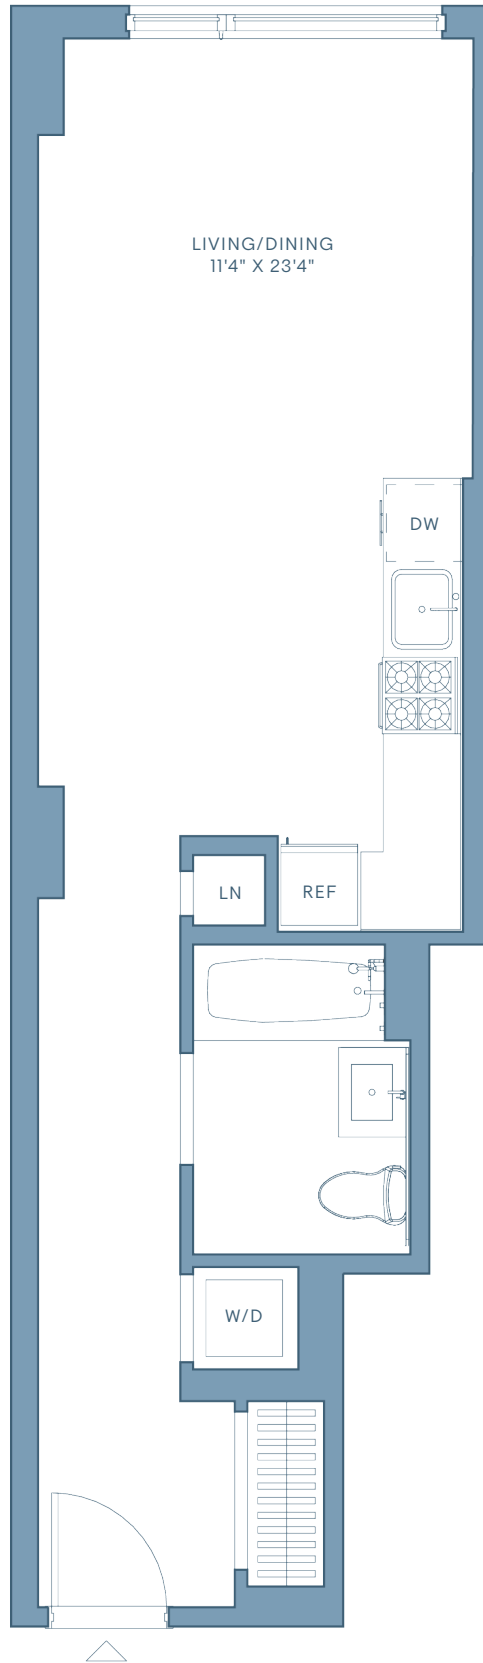

THE
GILROY
NEW YORK

RESIDENCE
A
—
FLOORS
6-9
—
STUDIO
1 BATHROOM

NOTES

---

232 E 54TH STREET NEW YORK NY 10022
212.232.0154 info@gilroyny.com
GILROYNY.COM