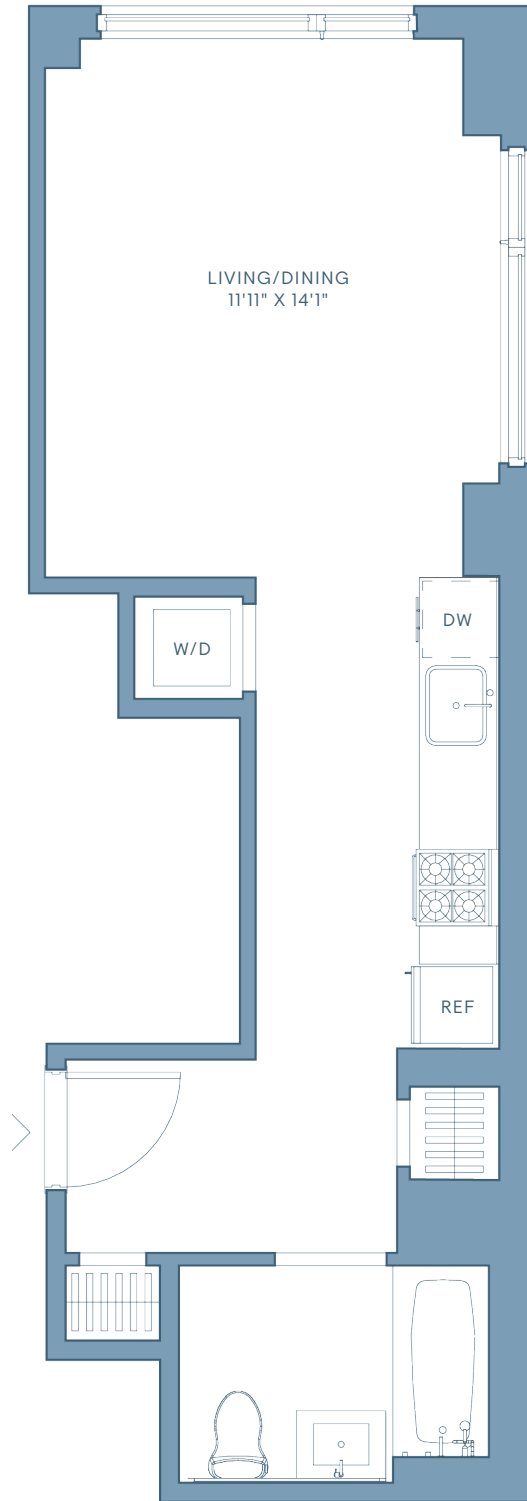

THE
GILROY
NEW YORK

RESIDENCE
D
—
FLOORS
6-9
—
STUDIO
1 BATHROOM

NOTES

---

232 E 54TH STREET NEW YORK NY 10022
212.232.0154 info@gilroyny.com
GILROYNY.COM