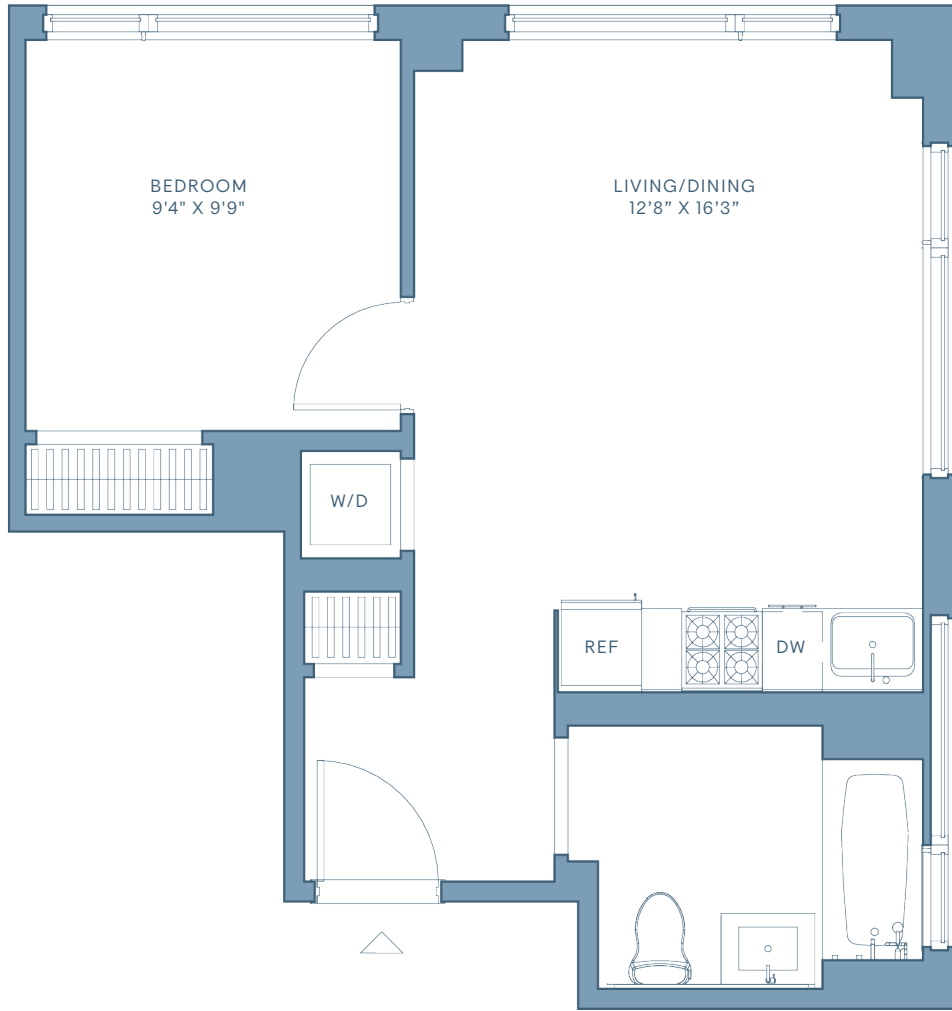

THE
GILROY

NEW YORK

RESIDENCE

C

FLOORS

19-32

1 BEDROOM

1 BATHROOM

NOTES

---

232 E 54TH STREET NEW YORK NY 10022
212.232.0154 info@gilroyny.com
GILROYNY.COM